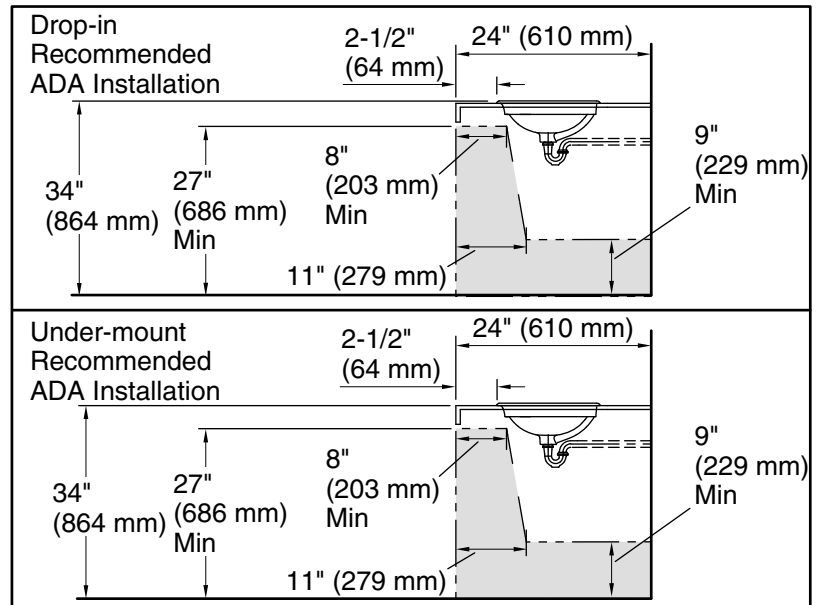

12-24-2019 14:50 - US/CA/CN/LM/MX

THE BOLD LOOK
OF **KOHLER**®

Iron Plains® Rectangle Wading Pool®

bathroom sink with Indigo Blue painted underside

K-5400-BL

Technical Information

All product dimensions are nominal.

- Bowl configuration: Single
- Installation: Vessel
- Bowl area (Only):
 - Length: 17-1/2" (445 mm)
 - Width: 14-3/4" (375 mm)
 - Bowl depth: 4-9/16" (116 mm)
 - With overflow: Yes
 - Water depth: 2-15/16" (74 mm)
- Drain hole: 1-3/4" (44 mm)
- Template: 1222632-7, required, included
1222632-7, required, included
1222632-7, required, included