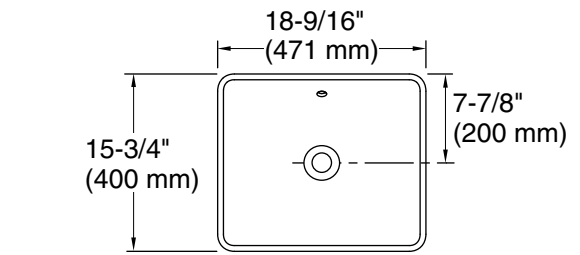

12-24-2019 14:50 - US/CA/CN/LM/MX

THE BOLD LOOK
OF **KOHLER**®

Iron Plains® Rectangle Wading Pool®

bathroom sink with Indigo Blue painted underside

K-5400-BL

Technical Information

All product dimensions are nominal.

- Bowl configuration: Single
- Installation: Vessel
- Bowl area (Only):
 - Length: 17-1/2" (445 mm)
 - Width: 14-3/4" (375 mm)
 - Bowl depth: 4-9/16" (116 mm)
 - With overflow: Yes
 - Water depth: 2-15/16" (74 mm)
- Drain hole: 1-3/4" (44 mm)
- Template: 1222632-7, required, included
1222632-7, required, included
1222632-7, required, included