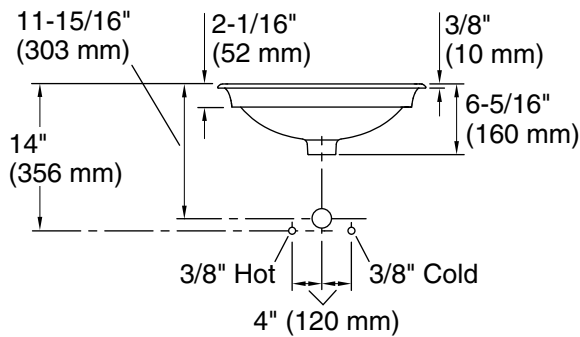

12-24-2019 14:50 - US/CA/CN/LM/MX

THE BOLD LOOK
OF **KOHLER**®

Iron Plains® Rectangle Wading Pool®

bathroom sink with Indigo Blue painted underside

K-5400-BL

Technical Information

All product dimensions are nominal.

- Bowl configuration: Single
- Installation: Vessel
- Bowl area (Only):
 - Length: 17-1/2" (445 mm)
 - Width: 14-3/4" (375 mm)
 - Bowl depth: 4-9/16" (116 mm)
 - With overflow: Yes
 - Water depth: 2-15/16" (74 mm)
- Drain hole: 1-3/4" (44 mm)
- Template: 1222632-7, required, included
1222632-7, required, included
1222632-7, required, included